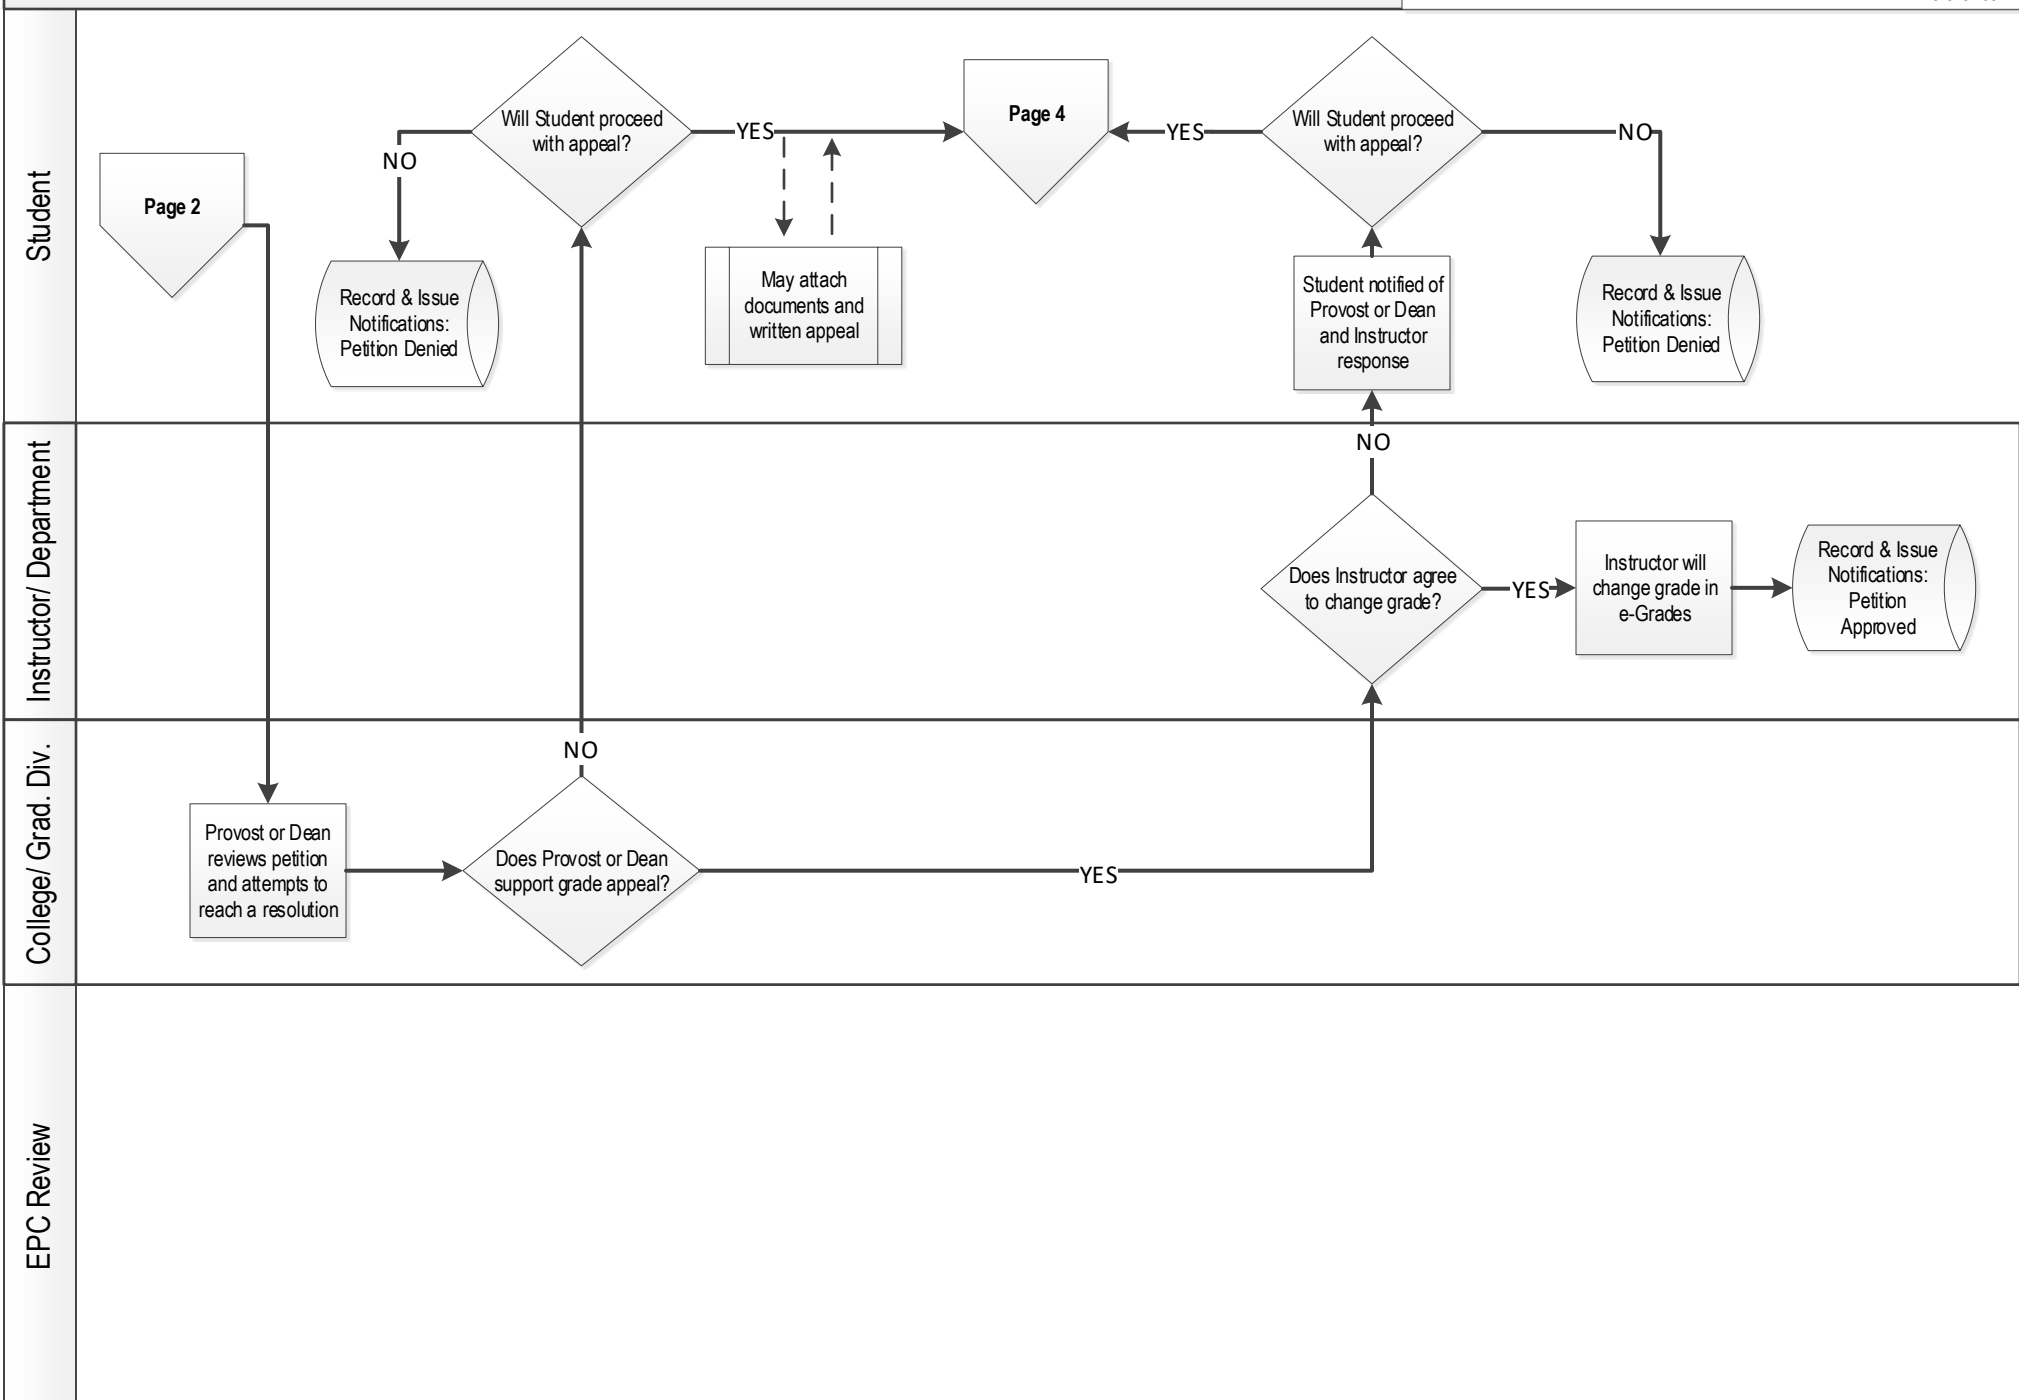

Grade Appeals Workflow (excludes SOM and SPPSS)

Flowchart Shapes Key

- Start (Oval)
- Process (Rectangle)
- Decision (Diamond)
- Subprocess (Vertical Lines)
- Database / End (Cylinder)
- Off-page reference (Downward Arrow)

January 14, 2019

Grade Appeals Workflow (excludes SOM and SPPSS)

Flowchart Shapes Key

General Campus Undergraduate and Graduate Students (Page 3 of 5)

January 14, 2019

Grade Appeals Workflow (excludes SOM and SPPSS)

Flowchart Shapes Key

General Campus Undergraduate and Graduate Students (Page 4 of 5)

January 14, 2019

Grade Appeals Workflow (excludes SOM and SPPSS)

Flowchart Shapes Key

General Campus Undergraduate and Graduate Students (Page 5 of 5)