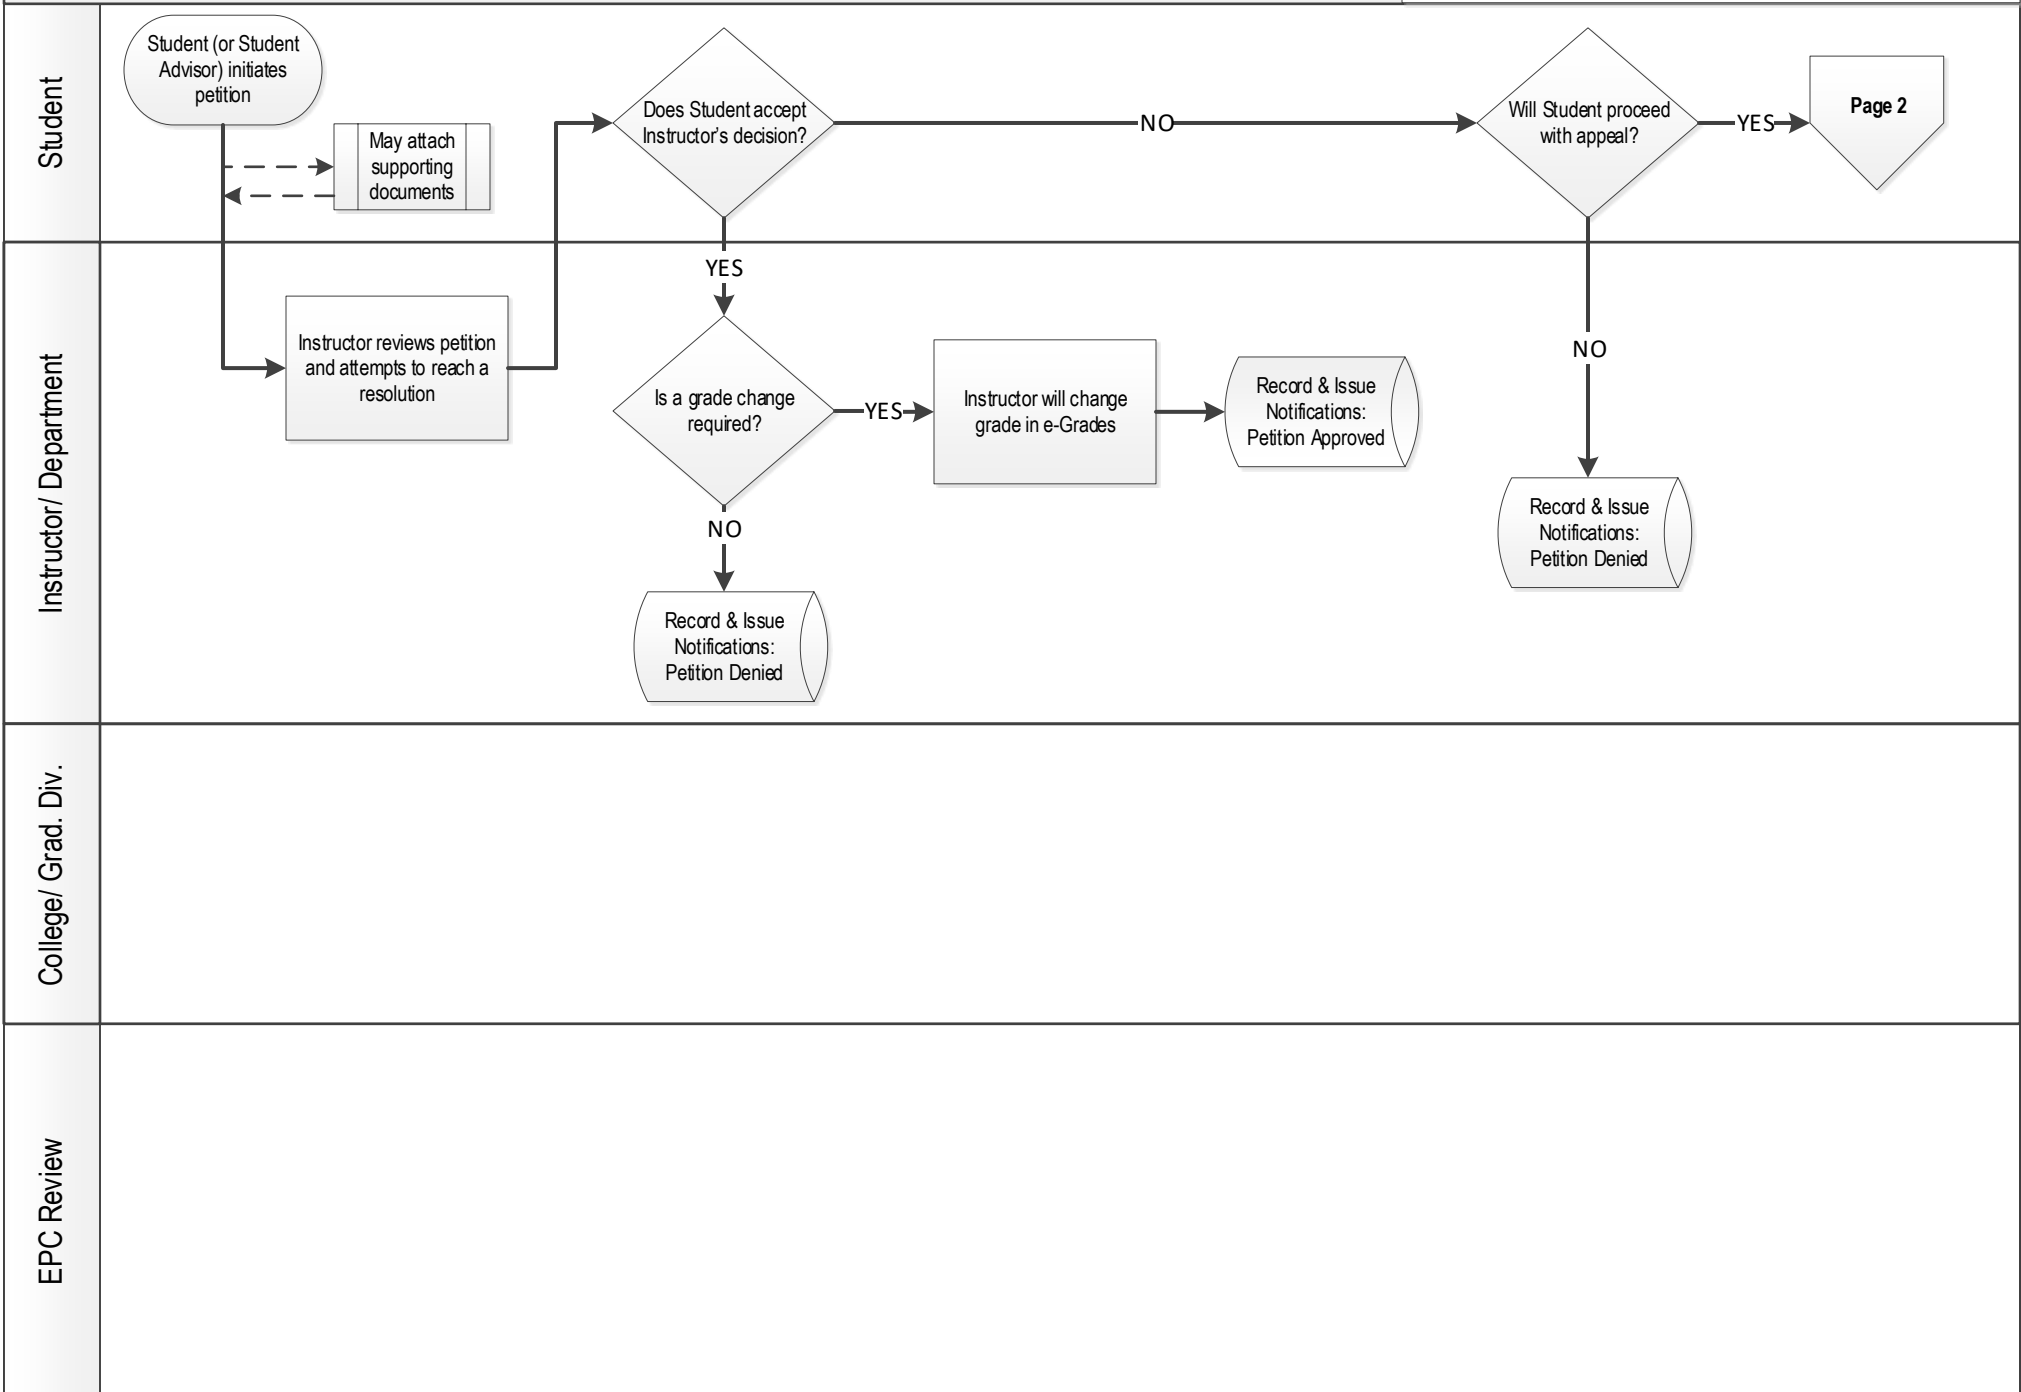

Grade Appeals Workflow (excludes SOM and SPPSS)

Flowchart Shapes Key

- Start (Oval)
- Process (Rectangle)
- Decision (Diamond)
- Subprocess (Vertical Lines)
- Database / End (Cylinder)
- Off-page reference (Downward Arrow)

General Campus Undergraduate and Graduate Students (Page 1 of 5)

January 14, 2019

Grade Appeals Workflow (excludes SOM and SPPSS)

Flowchart Shapes Key

General Campus Undergraduate and Graduate Students (Page 2 of 5)

January 14, 2019

Grade Appeals Workflow (excludes SOM and SPPSS)

Flowchart Shapes Key

General Campus Undergraduate and Graduate Students (Page 3 of 5)

January 14, 2019

Grade Appeals Workflow (excludes SOM and SPPSS)

Flowchart Shapes Key

General Campus Undergraduate and Graduate Students (Page 4 of 5)

January 14, 2019

Grade Appeals Workflow (excludes SOM and SPPSS)

Flowchart Shapes Key

General Campus Undergraduate and Graduate Students (Page 5 of 5)