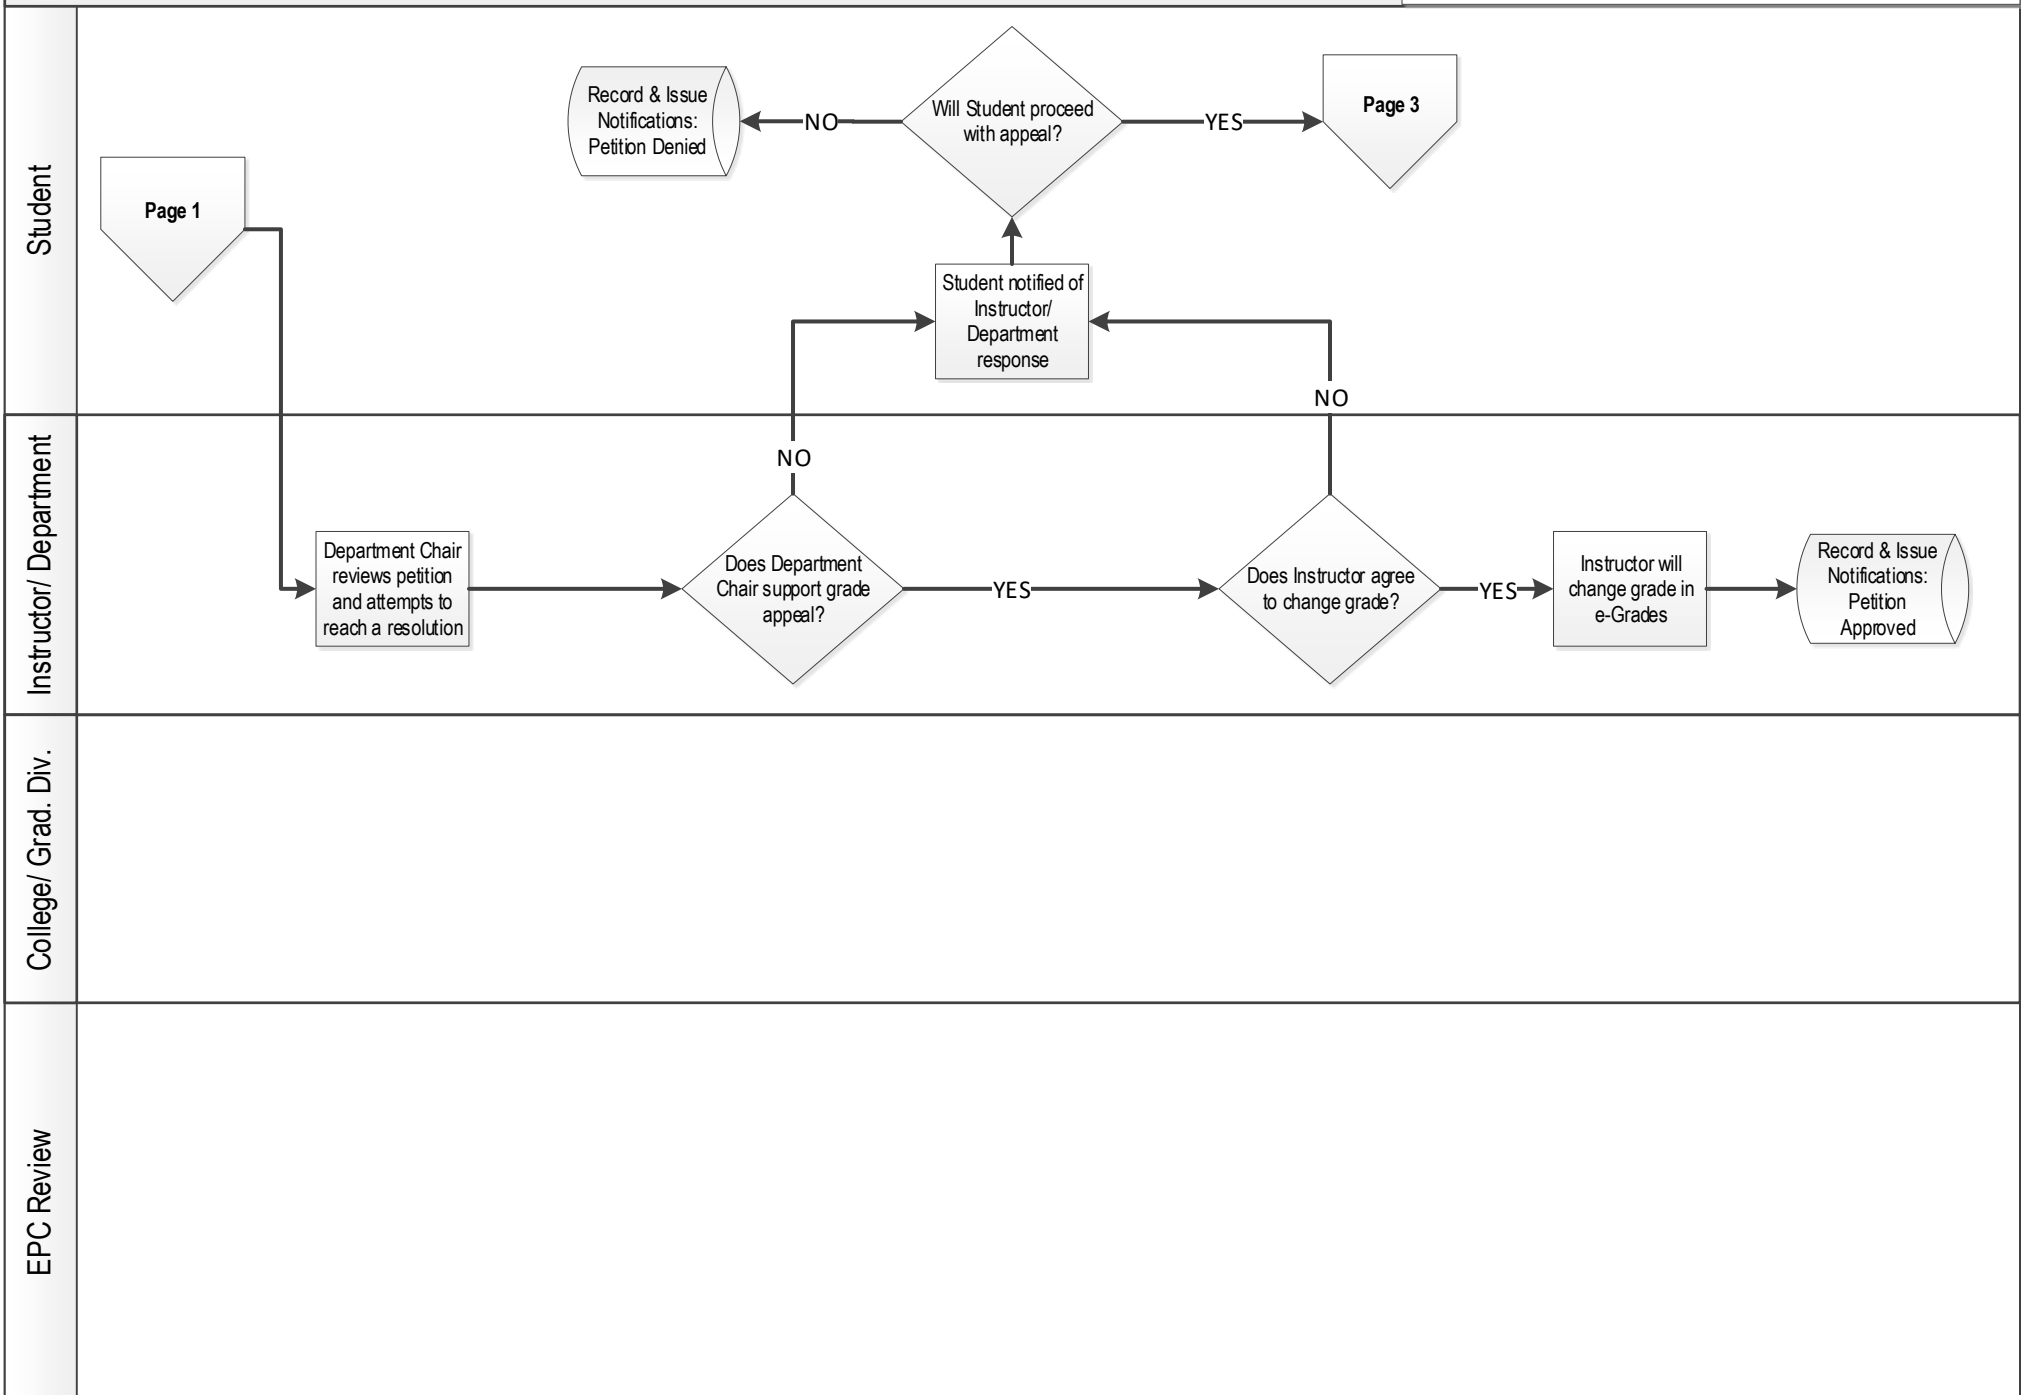

Grade Appeals Workflow (excludes SOM and SPPSS)

Flowchart Shapes Key

- Start (Oval)
- Process (Rectangle)
- Decision (Diamond)
- Subprocess (Vertical Lines)
- Database / End (Cylinder)
- Off-page reference (Downward Arrow)

General Campus Undergraduate and Graduate Students (Page 1 of 5)

January 14, 2019

Grade Appeals Workflow (excludes SOM and SPPSS)

Flowchart Shapes Key

General Campus Undergraduate and Graduate Students (Page 2 of 5)

January 14, 2019

Grade Appeals Workflow (excludes SOM and SPPSS)

Flowchart Shapes Key

General Campus Undergraduate and Graduate Students (Page 3 of 5)

January 14, 2019

Grade Appeals Workflow (excludes SOM and SPPSS)