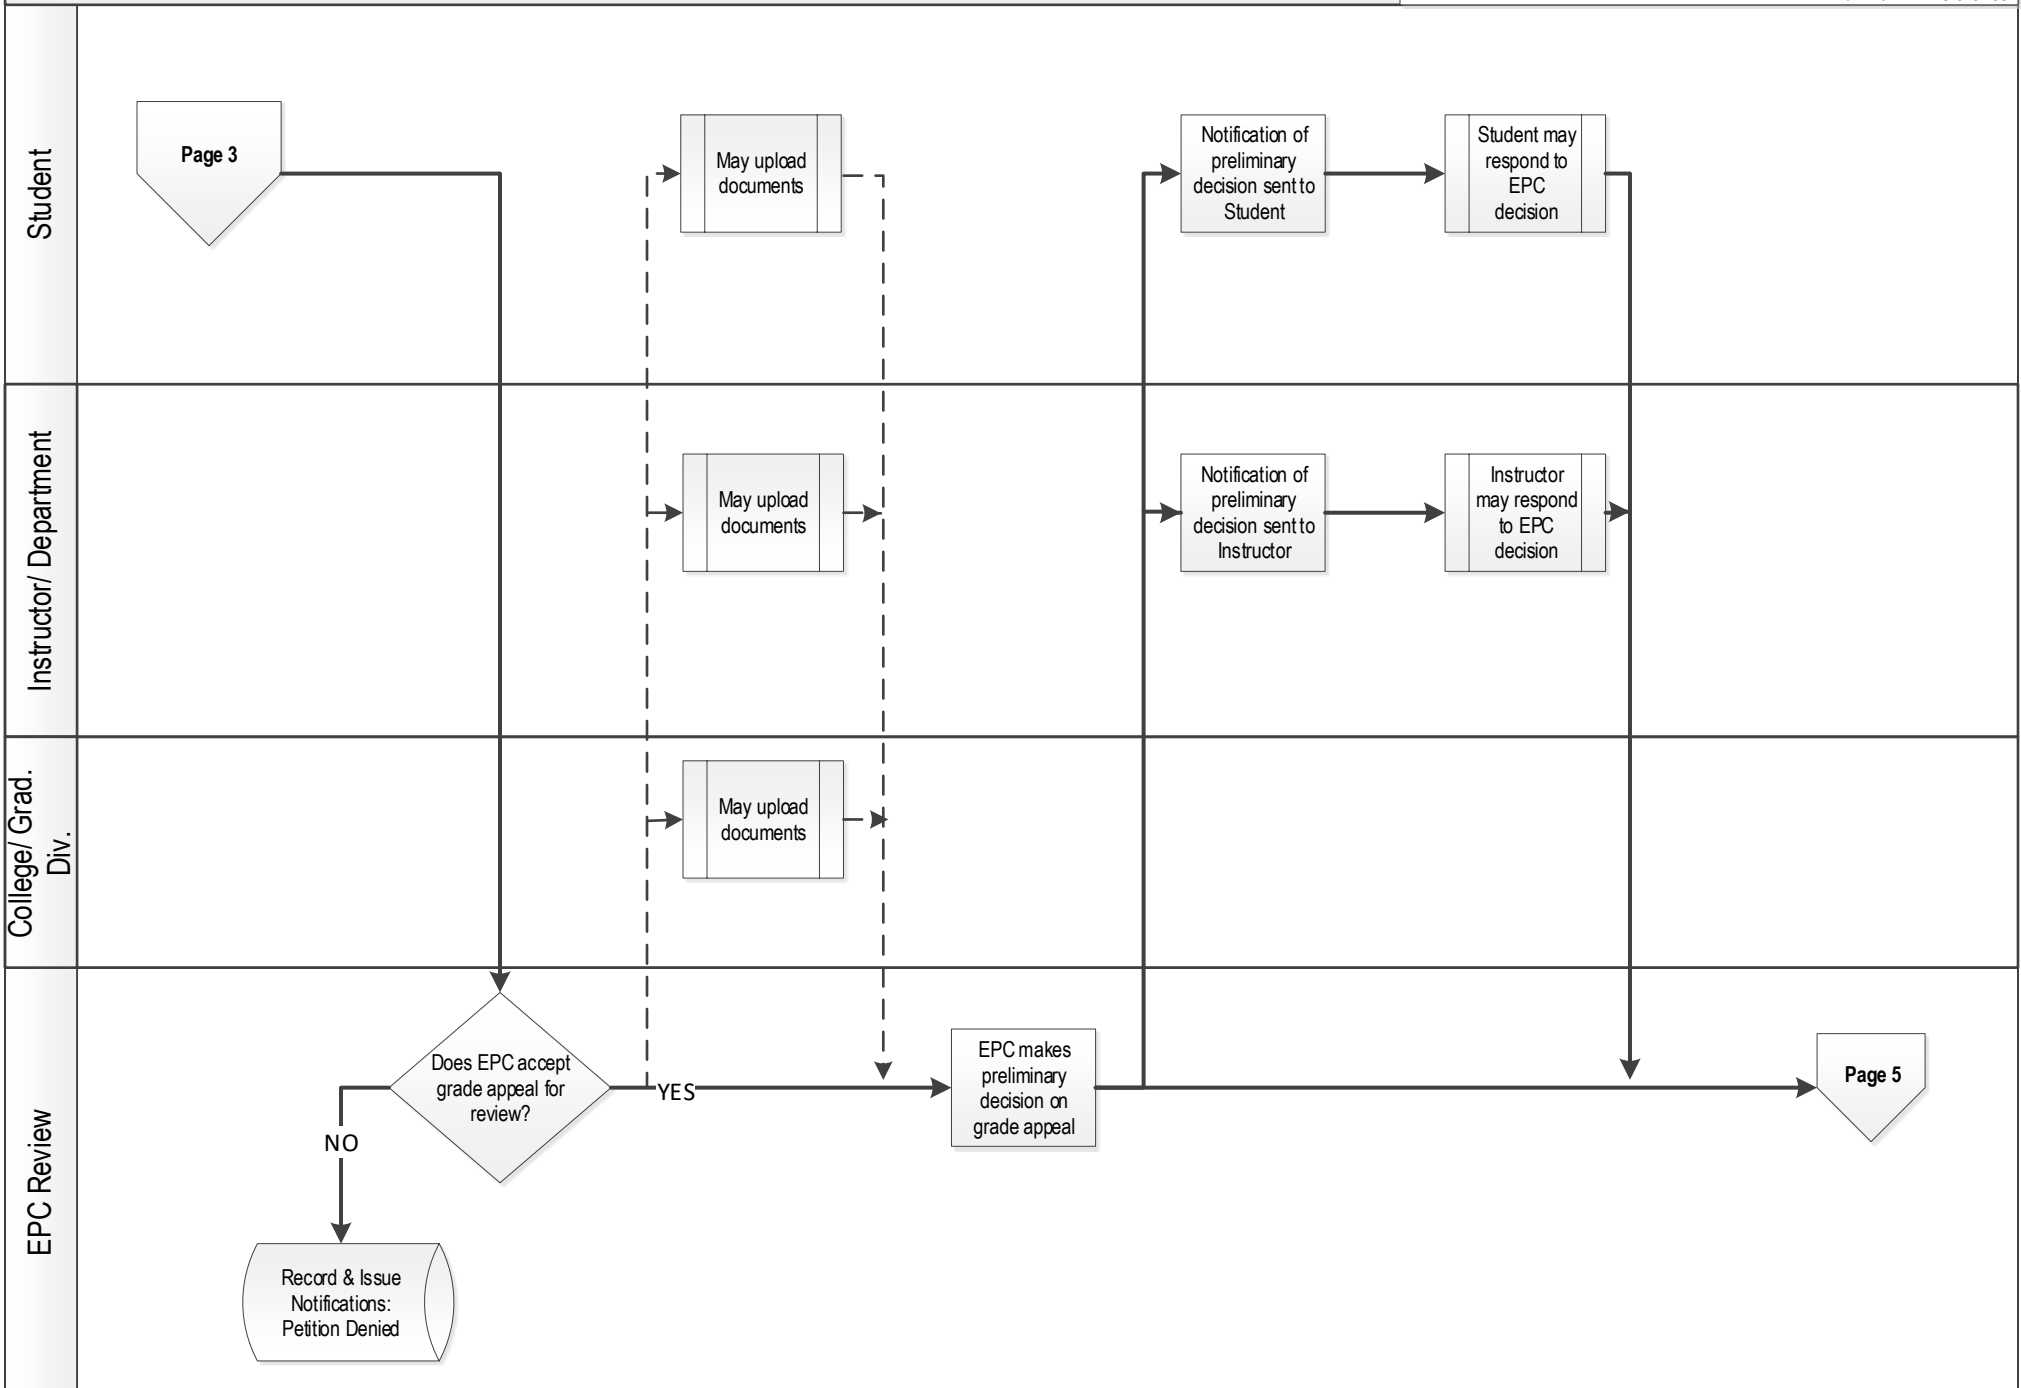

Grade Appeals Workflow (excludes SOM and SPPSS)

Flowchart Shapes Key

- Start (Oval)
- Process (Rectangle)
- Decision (Diamond)
- Subprocess (Vertical Lines)
- Database / End (Cylinder)
- Off-page reference (Downward Arrow)

January 14, 2019

Grade Appeals Workflow (excludes SOM and SPPSS)

Flowchart Shapes Key

General Campus Undergraduate and Graduate Students (Page 3 of 5)

January 14, 2019

Grade Appeals Workflow (excludes SOM and SPPSS)

Flowchart Shapes Key

General Campus Undergraduate and Graduate Students (Page 4 of 5)

January 14, 2019

Grade Appeals Workflow (excludes SOM and SPPSS)

Flowchart Shapes Key

General Campus Undergraduate and Graduate Students (Page 5 of 5)