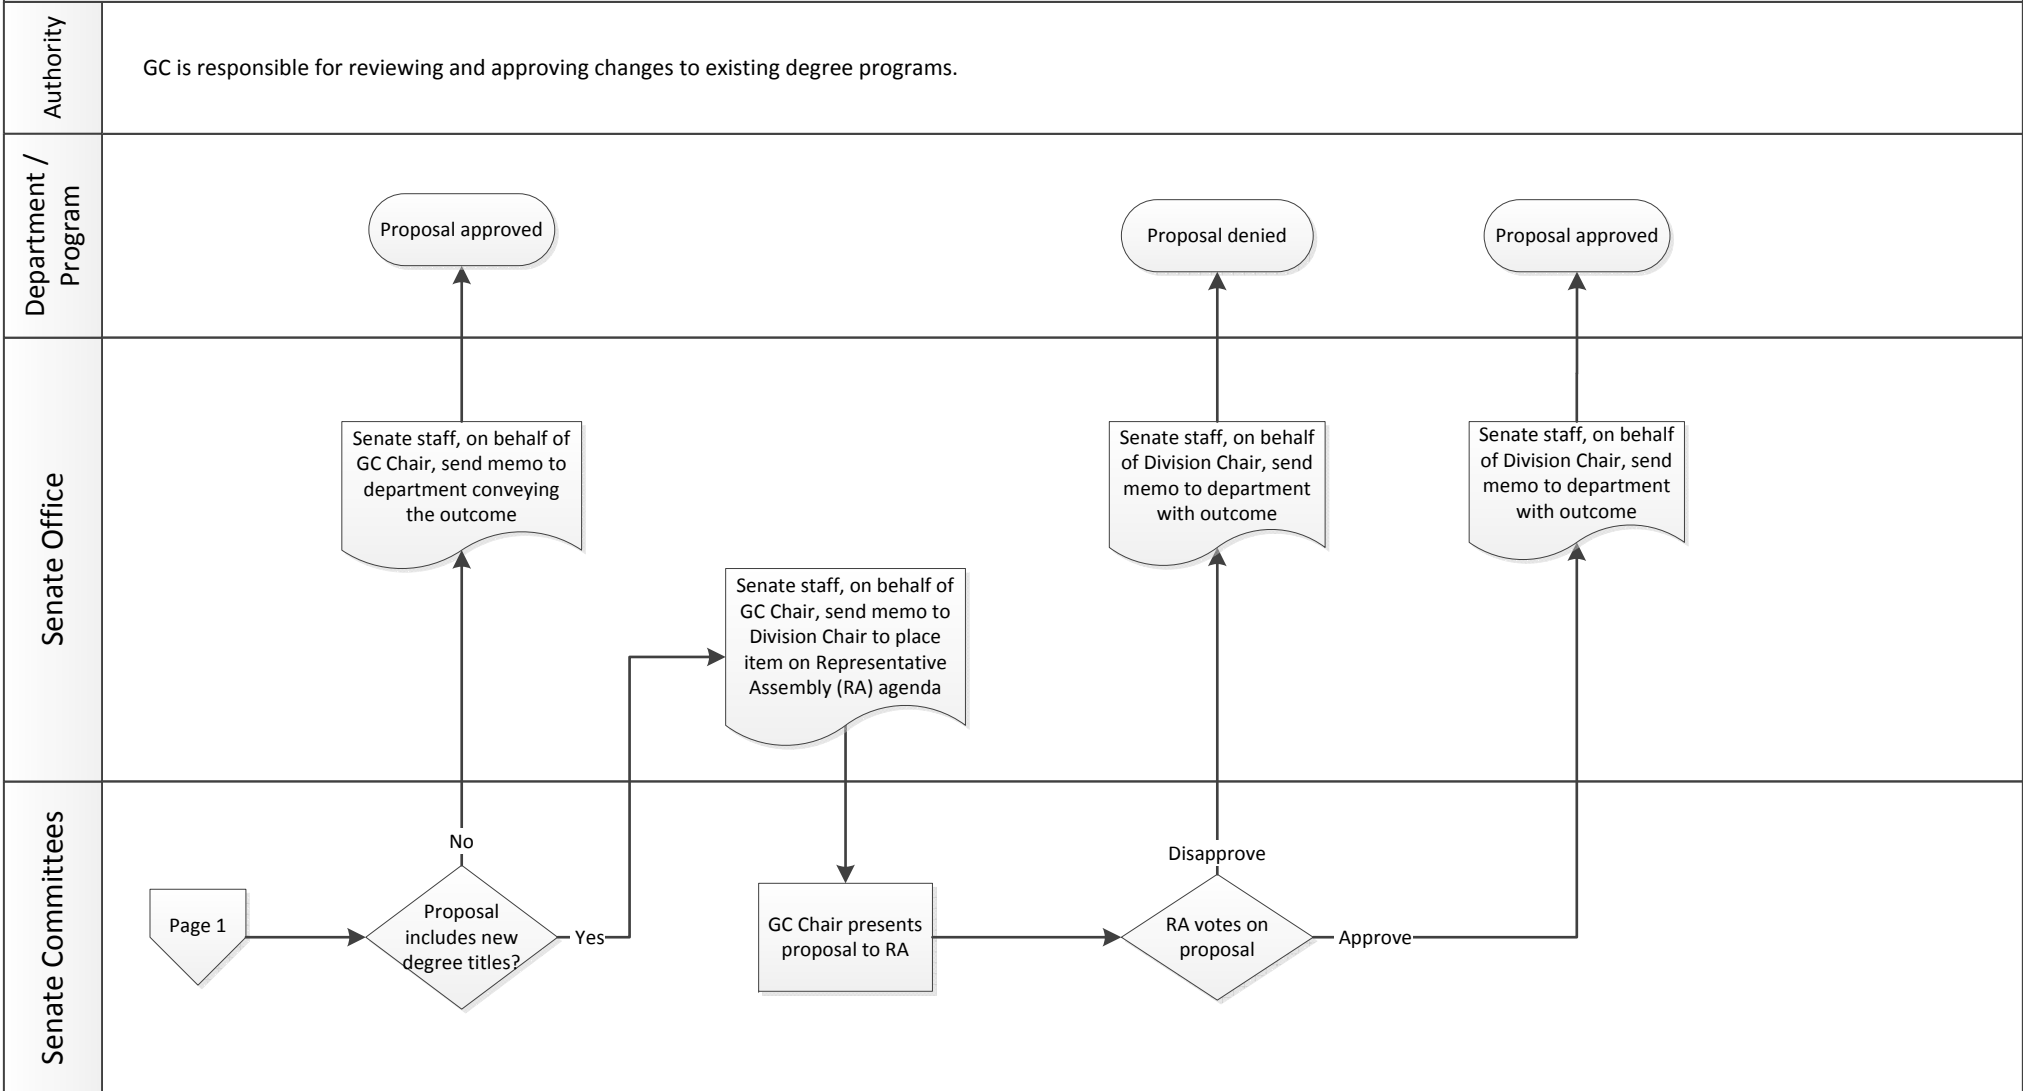

**Graduate Council (GC)**

**Flowchart Shapes Key**

**Process for Change to Existing Graduate Degree Program Proposals (Page 1 of 2)**

San Diego Division Senate Bylaw 220 (<http://senate.ucsd.edu/Operating-Procedures/Senate-Manual/Bylaws/220>)

**Graduate Council (GC)**

**Flowchart Shapes Key**

**Process for Change to Existing Graduate Degree Program Proposals (Page 2 of 2)**

San Diego Division Senate Bylaw 220 (<http://senate.ucsd.edu/Operating-Procedures/Senate-Manual/Bylaws/220>)