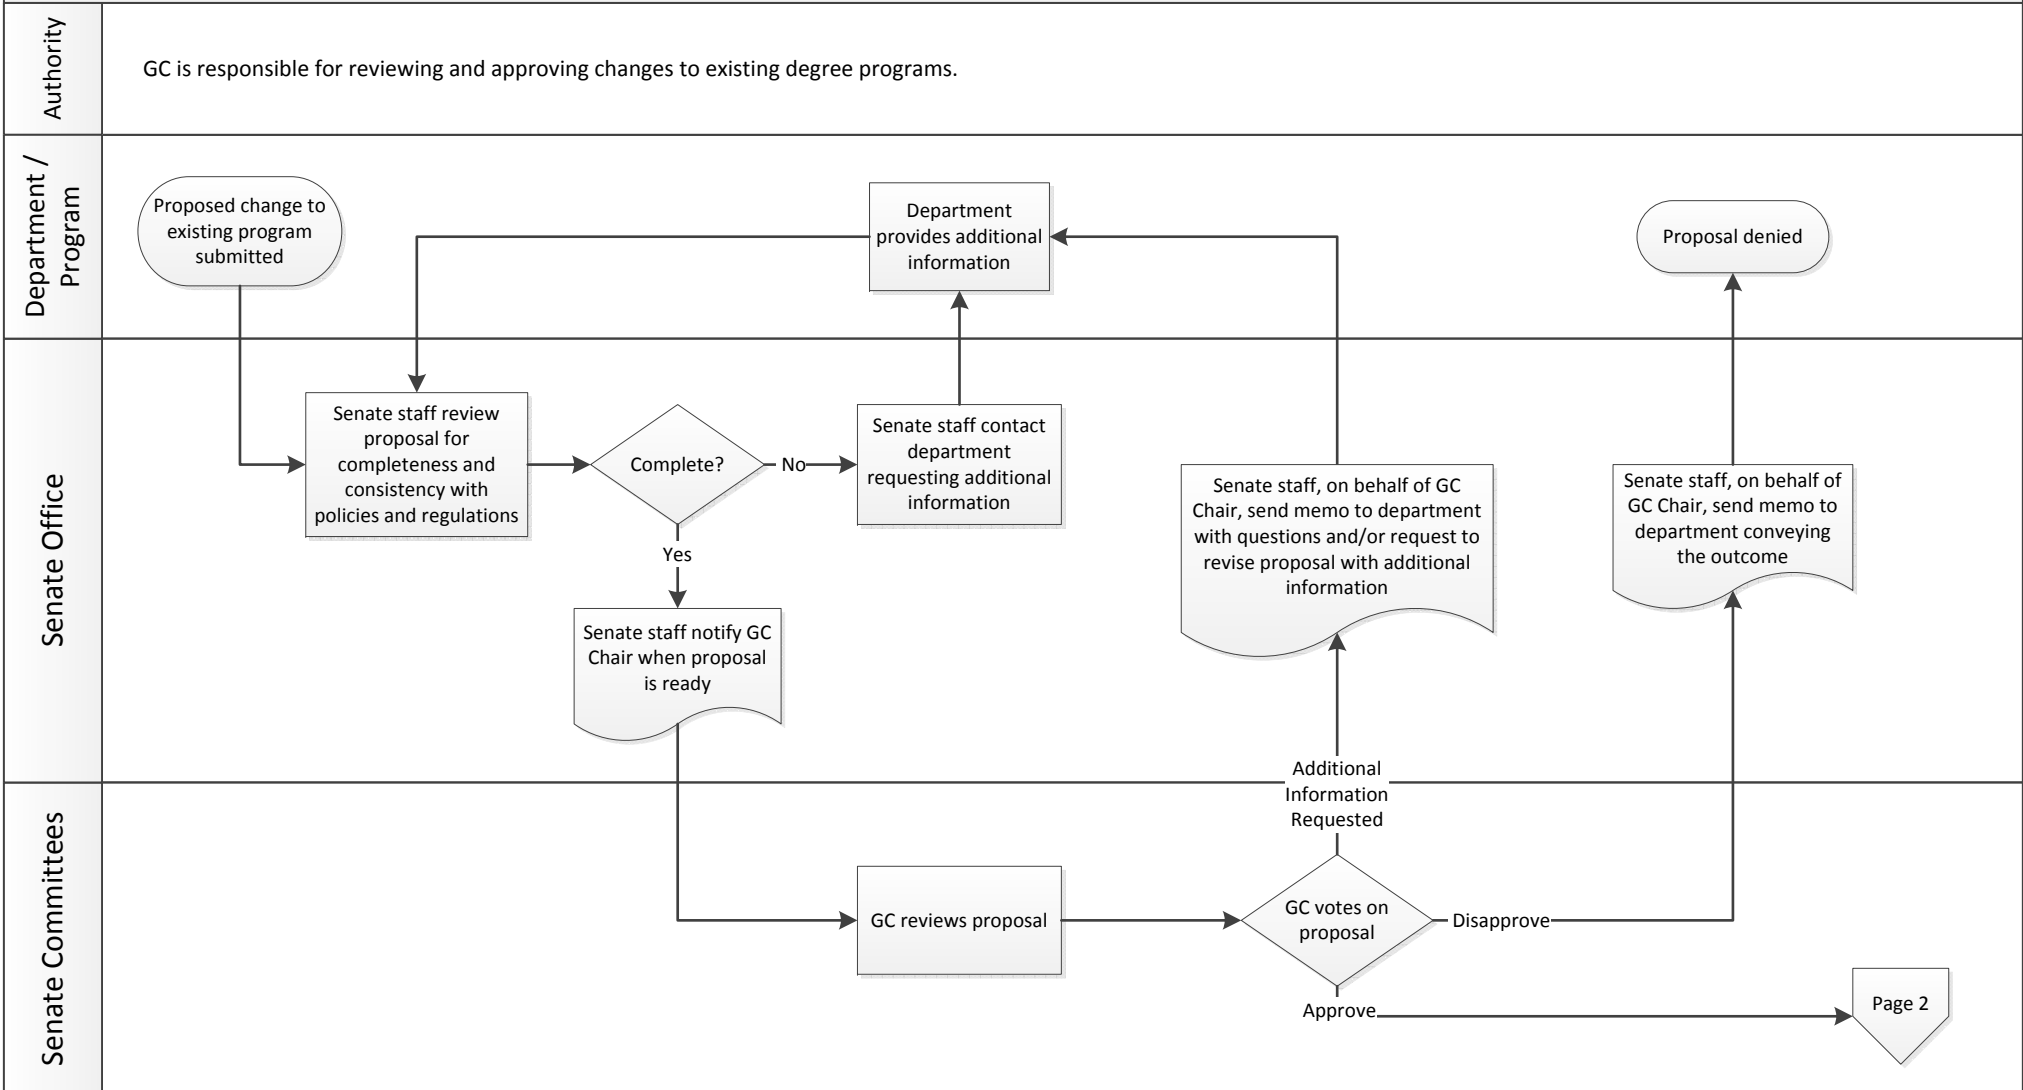

**Graduate Council (GC)**

**Flowchart Shapes Key**

**Process for Change to Existing Graduate Degree Program Proposals (Page 1 of 2)**

San Diego Division Senate Bylaw 220 (<http://senate.ucsd.edu/Operating-Procedures/Senate-Manual/Bylaws/220>)

**Graduate Council (GC)**

**Flowchart Shapes Key**

**Process for Change to Existing Graduate Degree Program Proposals (Page 2 of 2)**

San Diego Division Senate Bylaw 220 (<http://senate.ucsd.edu/Operating-Procedures/Senate-Manual/Bylaws/220>)